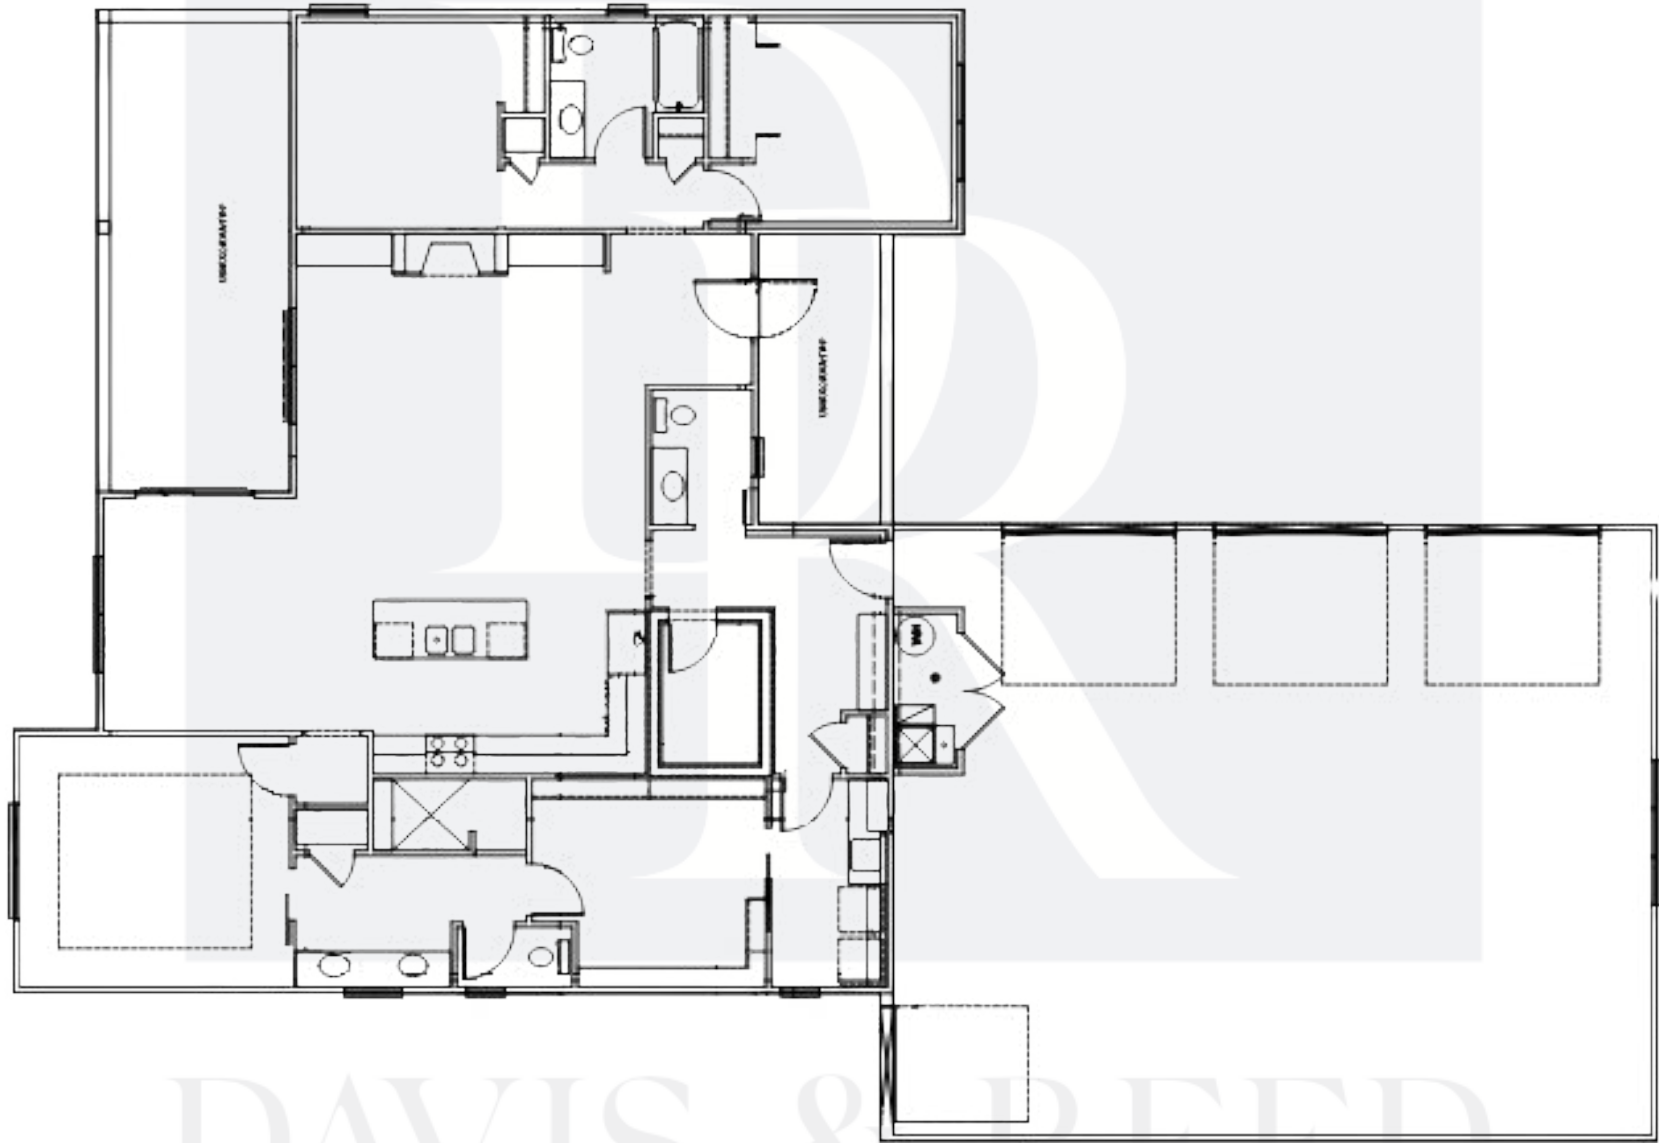

1830 SQ FT Barndominium

1856 SQ FT Main

Side and Rear Elevation